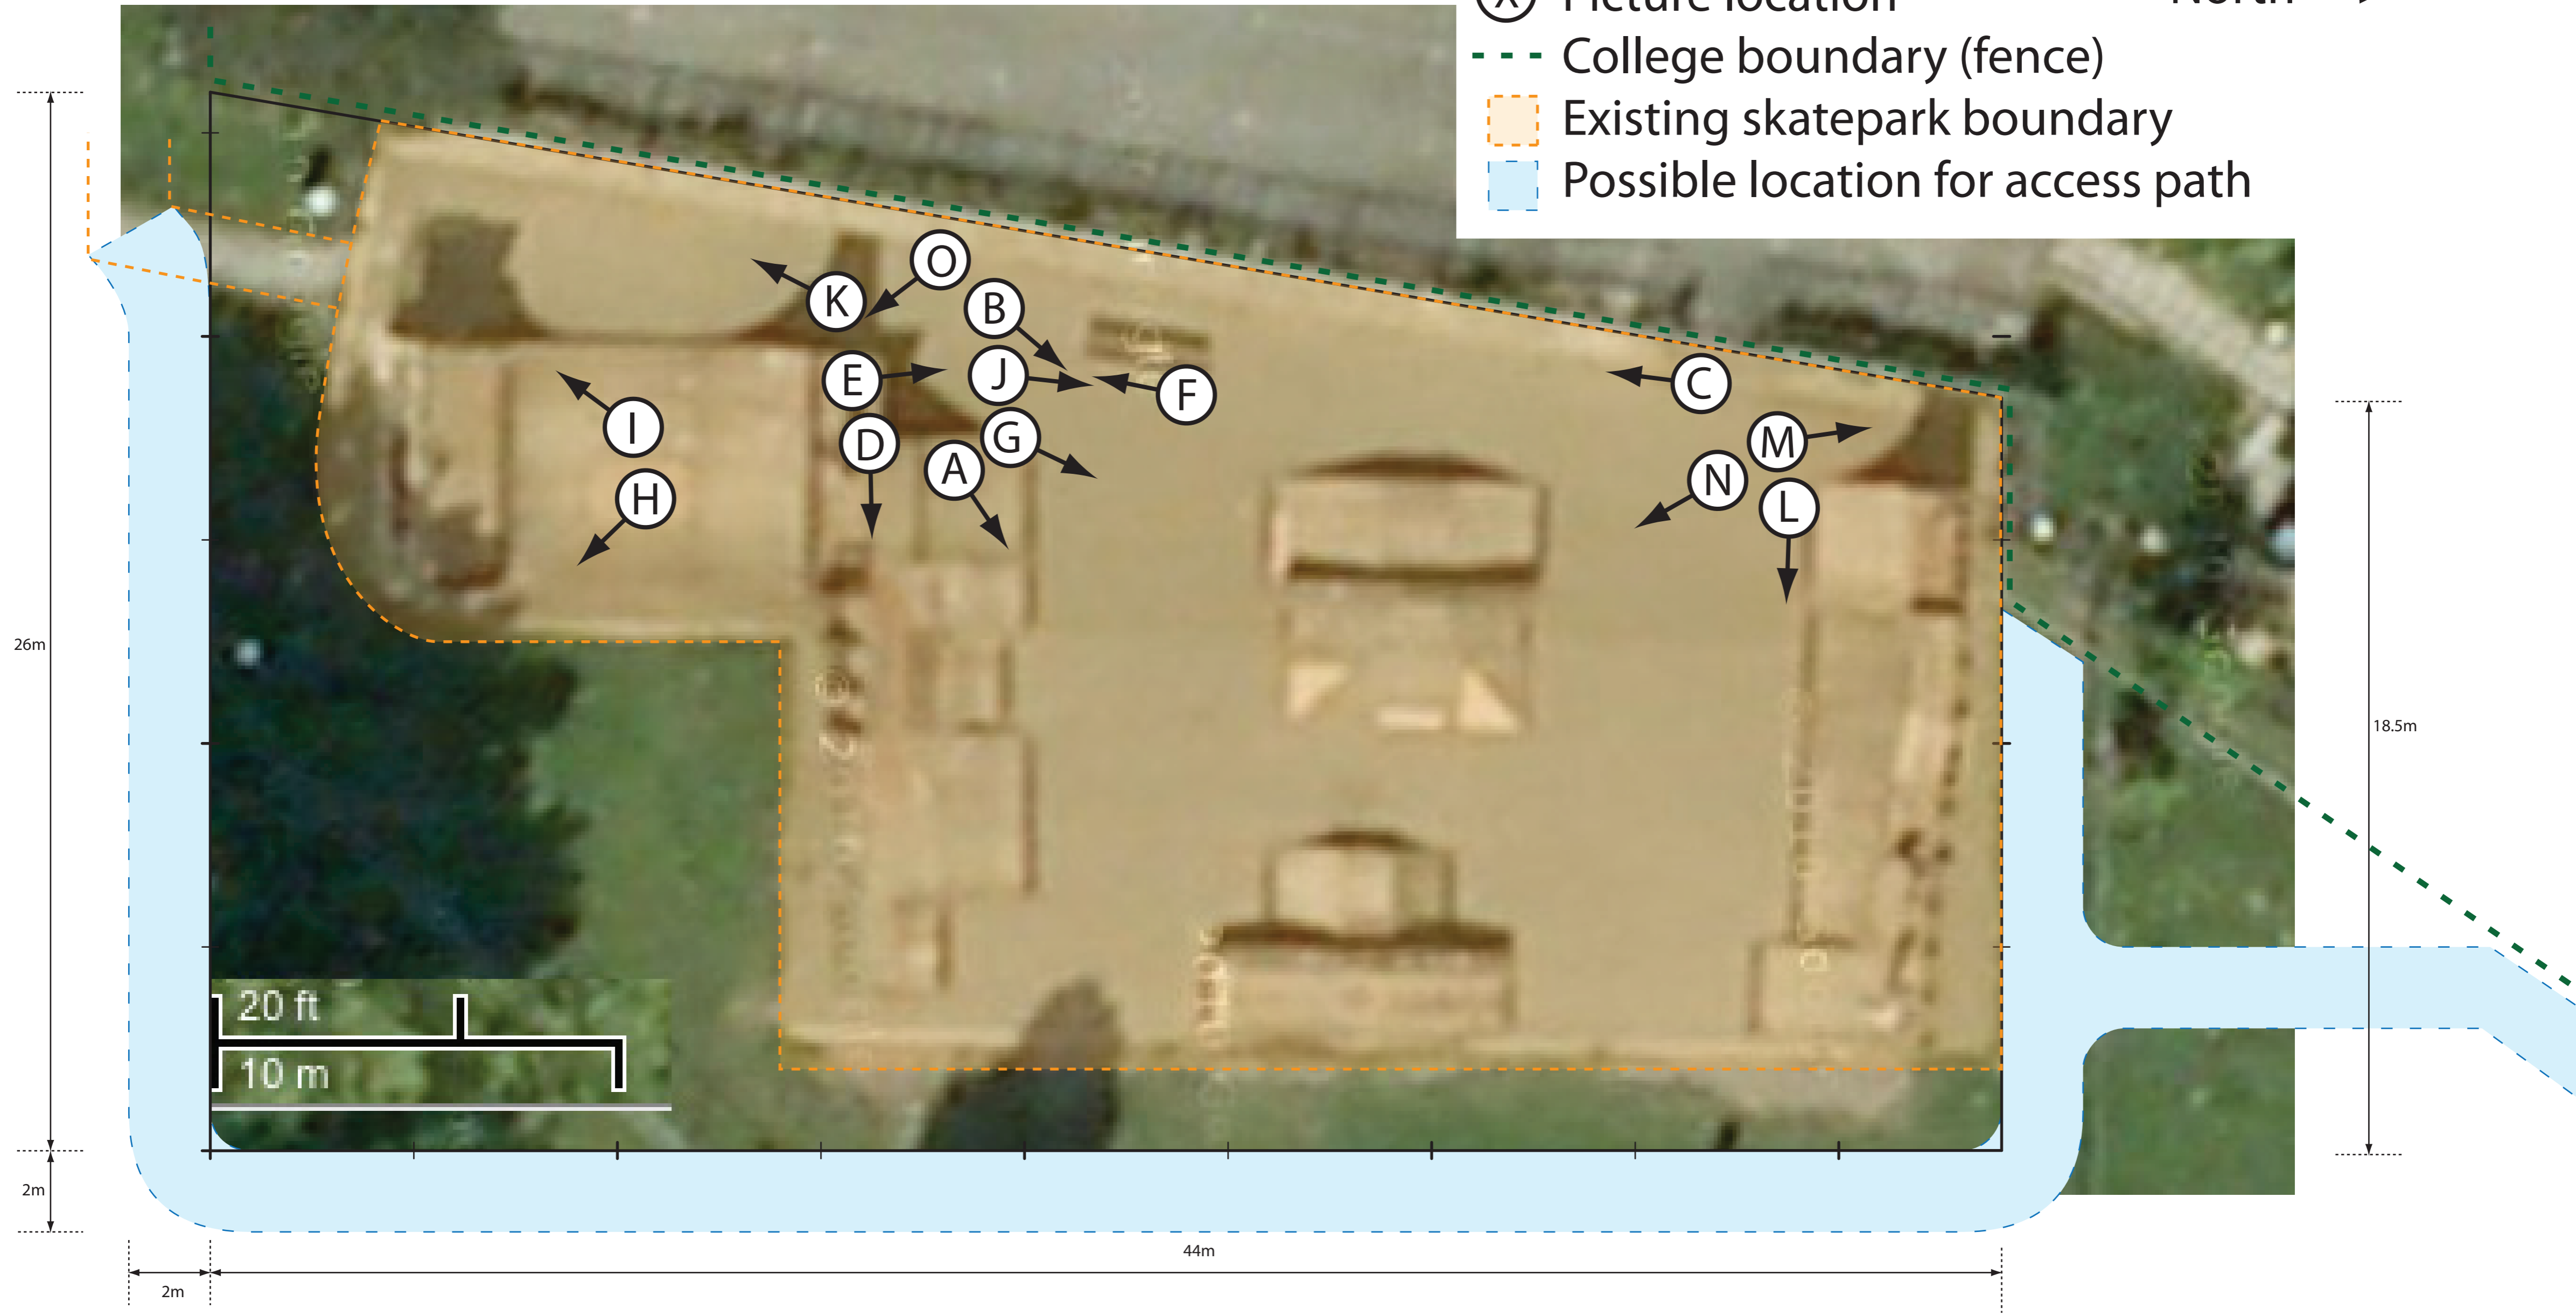

-  Picture location
-  College boundary (fence)
-  Existing skatepark boundary
-  Possible location for access path

North 

26m

18.5m

44m

2m

2m

20 ft

10 m